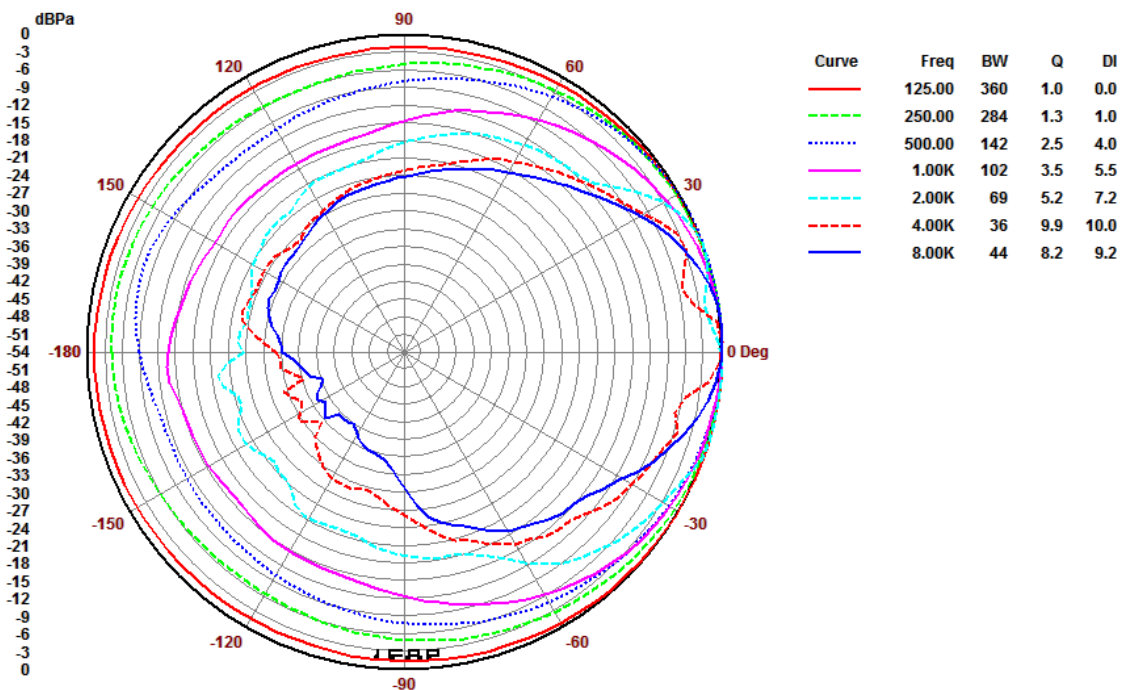

POLAR DIAGRAMS

HORIZONTAL

VERTICAL