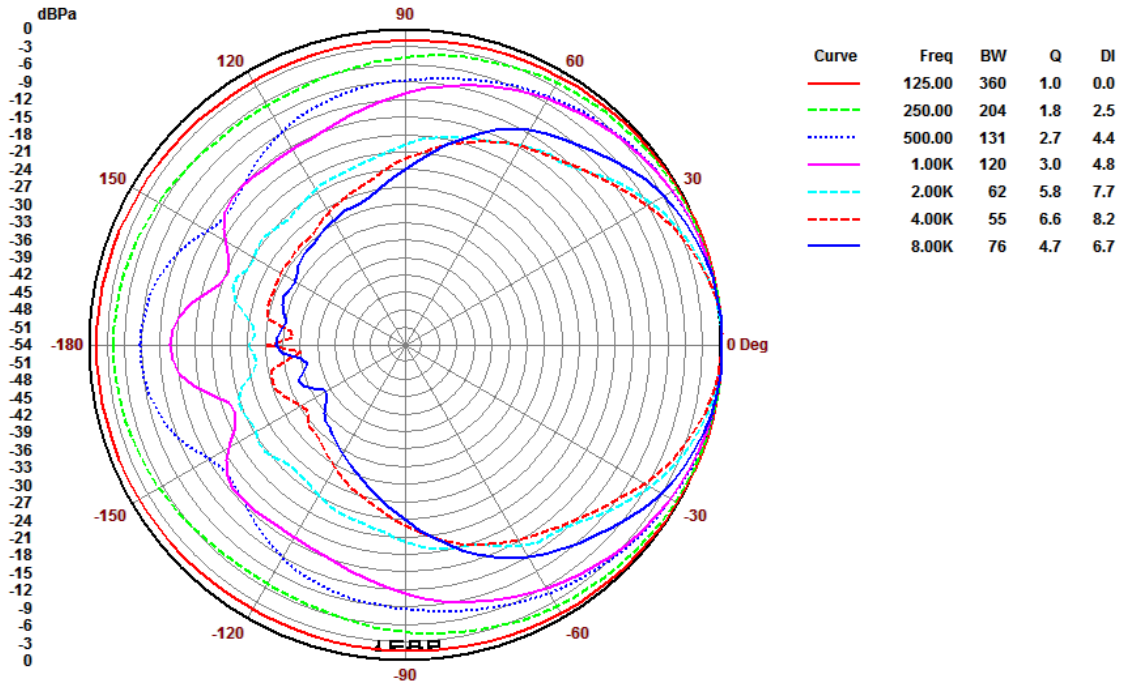

POLAR DIAGRAMS

HORIZONTAL