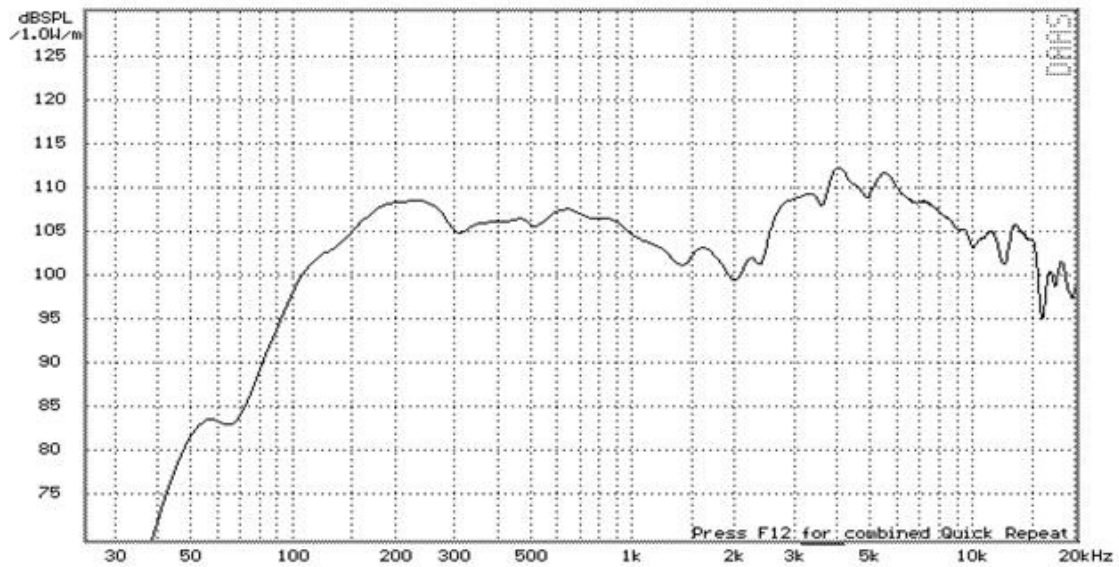

FREQUENCY RESPONSE

TECHNICAL DATA

Ways	2
Impedance	8Ω
RMS power	340 WRMS
Program power	680 WRMS
Sensitivity	97dB
Sound pressure	122dB
Frequency response (±3dB)	60Hz÷18kHz
Cross-over frequency	2.5kHz
Dispersion (HxV)	80°x40°
Driver LF/MF	12"
Driver HF	Compression driver 1"
Connection	Euroblock 2 ways + Speakon® 4 ways
Dimensions (WxHxD)	416x565x352mm
Weight	20.0kg
Color	Black (RAL 9005) / White (RAL 9016)