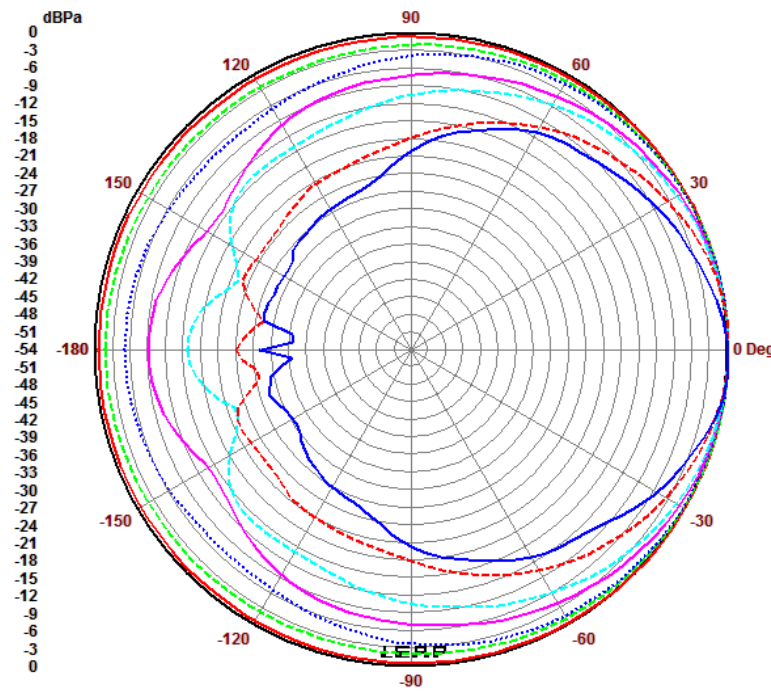

HORIZONTAL

Curve	Freq	BW	Q	DI
—	125.00	360	1.0	0.0
- - -	250.00	360	1.0	0.0
⋯	500.00	91	4.0	6.0
—	1.00K	36	9.9	10.0
- - -	2.00K	22	16.5	12.2
- - -	4.00K	76	4.7	6.7
—	8.00K	47	7.6	8.8

VERTICAL

Curve	Freq	BW	Q	DI
—	125.00	360	1.0	0.0
- - -	250.00	360	1.0	0.0
⋯	500.00	222	1.6	2.1
—	1.00K	149	2.4	3.8
- - -	2.00K	116	3.1	4.9
- - -	4.00K	80	4.5	6.5
—	8.00K	62	5.8	7.7

FREQUENCY RESPONSE

TECHNICAL DATA

Ways	2
Impedance	8Ω
RMS power	140 WRMS
Program power	280 WRMS
Sensitivity	92dB
Sound pressure	116dB
Frequency response (±3dB)	85Hz÷18kHz
Cross-over frequency	2.6kHz
Dispersion (HxV)	90°x60°
Driver LF/MF	2x5.25"
Driver HF	Compression driver 1"
Connection	Euroblock 2 ways + Speakon® 4 ways
Dimensions (WxHxD)	480x186x210mm
Weight	8.4kg
Color	Black (RAL 9005) / White (RAL 9016)