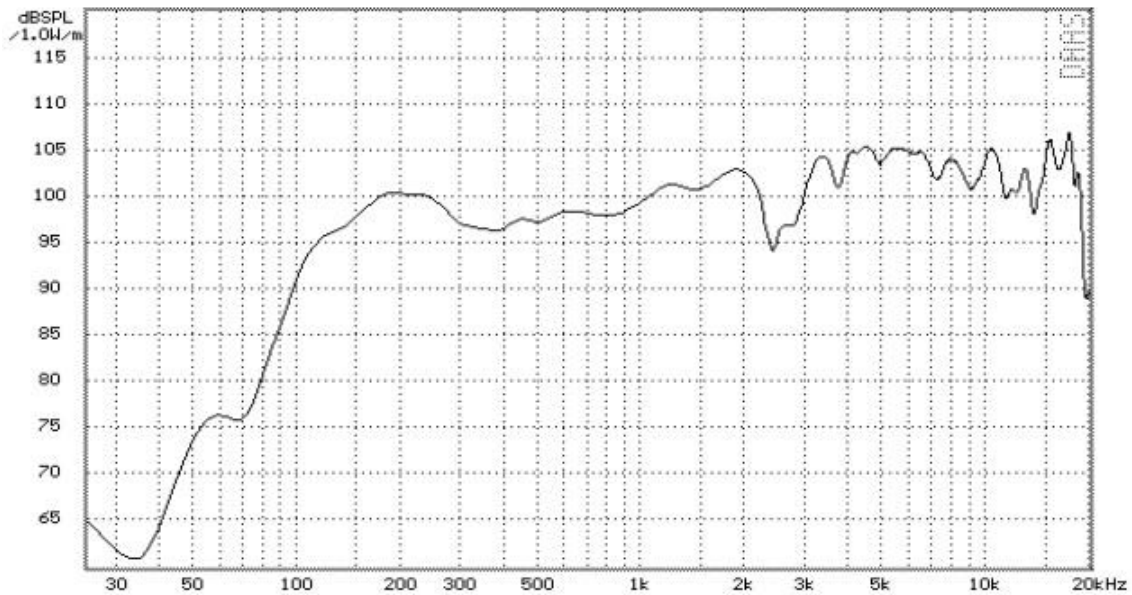

HORIZONTAL

Curve	Freq	BW	Q	DI
—	125.00	360	1.0	0.0
- - -	250.00	360	1.0	0.0
⋯	500.00	91	4.0	6.0
—	1.00K	36	9.9	10.0
- - -	2.00K	22	16.5	12.2
- - -	4.00K	76	4.7	6.7
—	8.00K	47	7.6	8.8

VERTICAL

Curve	Freq	BW	Q	DI
—	125.00	360	1.0	0.0
- - -	250.00	360	1.0	0.0
⋯	500.00	222	1.6	2.1
—	1.00K	149	2.4	3.8
- - -	2.00K	116	3.1	4.9
- - -	4.00K	80	4.5	6.5
—	8.00K	62	5.8	7.7

FREQUENCY RESPONSE

TECHNICAL DATA

Ways	2
Impedance	8Ω
RMS power	140 WRMS
Program power	280 WRMS
Sensitivity	92dB
Sound pressure	116dB
Frequency response (±3dB)	85Hz÷18kHz
Cross-over frequency	2.6kHz
Dispersion (HxV)	90°x60°
Driver LF/MF	2x5.25"
Driver HF	Compression driver 1"
Connection	Euroblock 2 ways + Speakon® 4 ways
Dimensions (WxHxD)	480x186x210mm
Weight	8.4kg
Color	Black (RAL 9005) / White (RAL 9016)