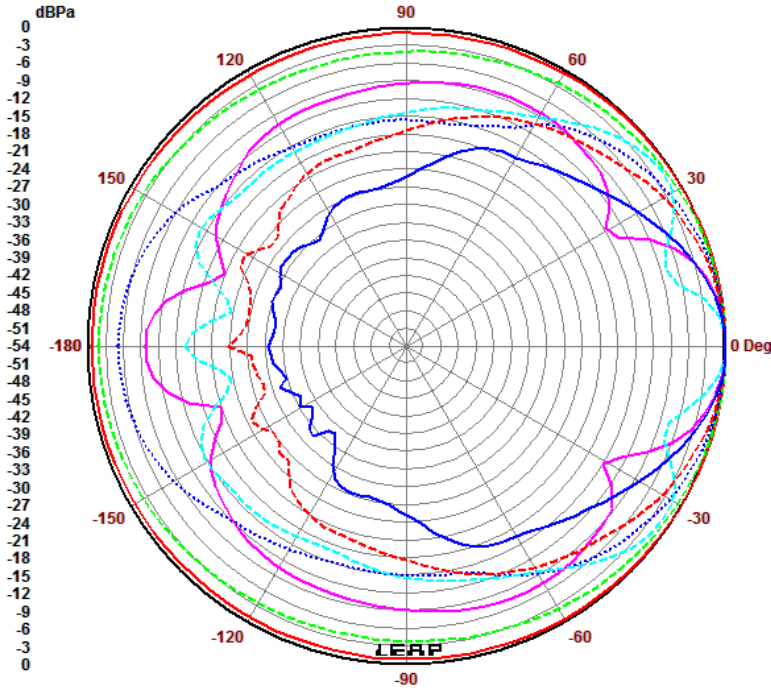

KEY FEATURES

- Full range, 2-way architectural loudspeaker
- 140 WRMS @ 8 ohm
- 2 x 5,25" low frequency woofer
- 1" high frequency compression driver (rotatable)
- Double INPUT/STACK connector, Euroblock + Speakon® type, with security attachment screws to avoid accidental disconnection
- "U" Shape wall bracket included, allowing for tilt adjustment
- 8 x M8 cabinet flying points.
- Metal safety sling included, to avoid drops in case of accidental detachment from the wall surface
- Available in black or white finish

HORIZONTAL

Curve	Freq	BW	Q	DI
—	125.00	360	1.0	0.0
- - -	250.00	360	1.0	0.0
⋯	500.00	91	4.0	6.0
—	1.00K	36	9.9	10.0
- - -	2.00K	22	16.5	12.2
- - -	4.00K	76	4.7	6.7
—	8.00K	47	7.6	8.8

VERTICAL

Curve	Freq	BW	Q	DI
—	125.00	360	1.0	0.0
- - -	250.00	360	1.0	0.0
⋯	500.00	222	1.6	2.1
—	1.00K	149	2.4	3.8
- - -	2.00K	116	3.1	4.9
- - -	4.00K	80	4.5	6.5
—	8.00K	62	5.8	7.7

FREQUENCY RESPONSE

TECHNICAL DATA

Ways	2
Impedance	8Ω
RMS power	140 WRMS
Program power	280 WRMS
Sensitivity	92dB
Sound pressure	116dB
Frequency response (±3dB)	85Hz÷18kHz
Cross-over frequency	2.6kHz
Dispersion (HxV)	90°x60°
Driver LF/MF	2x5.25"
Driver HF	Compression driver 1"
Connection	Euroblock 2 ways + Speakon® 4 ways
Dimensions (WxHxD)	480x186x210mm
Weight	8.4kg
Color	Black (RAL 9005) / White (RAL 9016)